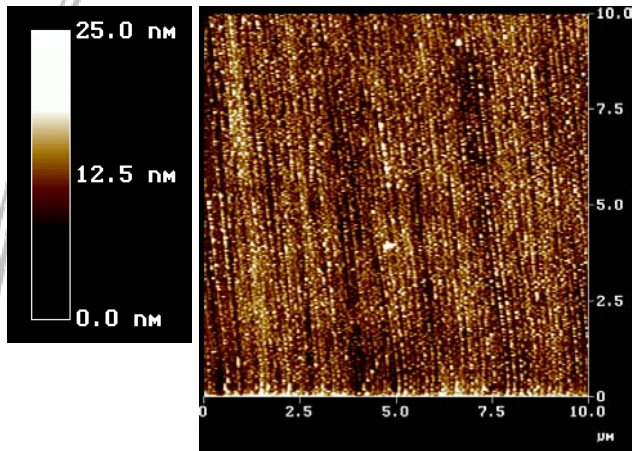

Petridish

ibidi plastic

Background fluorescence